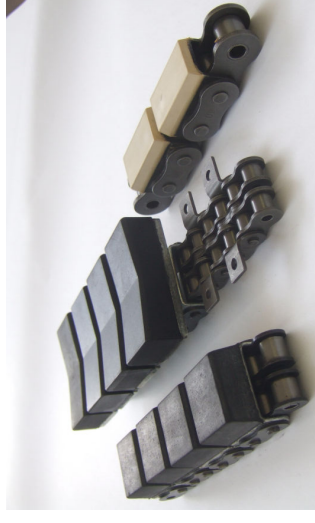

***Customer First
Customer Always!***

Contact Rubber

**Puller Replacement Parts:
Belts, Cleats and Roller Chain**

Contact Rubber

CLEATS / PULLER BLOCKS

- Quick change cleats
- Fixed cleats / Bolt on
- Dove Tail
- Variety of Materials

- Flat or shaped according to the extruded profile

- Variety of durometers (hardness)
- **COLORS**
- Ready to install chain and cleat assemblies

BELTS

1. A variety of standard and custom made belts.
2. These belts may be flat or profiled. Materials include natural gum rubber and EPDM. Other materials are available on demand.
3. We manufacture belts to fit any puller/haul off manufacturer.
4. Our belts are manufactured in house with the utmost quality and precision.

**Contact Rubber belts are:
SEAMLESS
VULCANIZED
MULTIDIRECTIONAL**

ROLLER CHAIN

1. Large variety of roller chain with K1 attachments:

2. Speedex and Midwest rubber topped roller chain in stock.

“We can help you with the design and material selection that best suits your needs.”