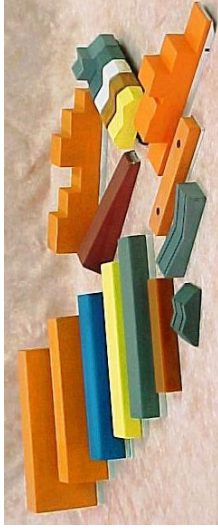

***Customer First
Customer Always!***

Contact Rubber

**Puller Replacement Parts:
Belts, Cleats and Roller Chain**

Contact Rubber

CLEATS / PULLER BLOCKS

- Quick change cleats
- Fixed cleats / Bolt on
- Dove Tail
- Variety of Materials

- Flat or shaped according to the extruded profile

- Variety of durometers (hardness)
- **COLORS**
- Ready to install chain and cleat assemblies

BELTS

1. A variety of standard and custom made belts.
2. These belts may be flat or profiled. Materials include natural gum rubber and EPDM. Other materials are available on demand.
3. We manufacture belts to fit any puller/haul off manufacturer.
4. Our belts are manufactured in house with the utmost quality and precision.

**Contact Rubber belts are:
SEAMLESS
VULCANIZED
MULTIDIRECTIONAL**

ROLLER CHAIN

1. Large variety of roller chain with K1 attachments:

2. Speedex and Midwest rubber topped roller chain in stock.

“We can help you with the design and material selection that best suits your needs.”