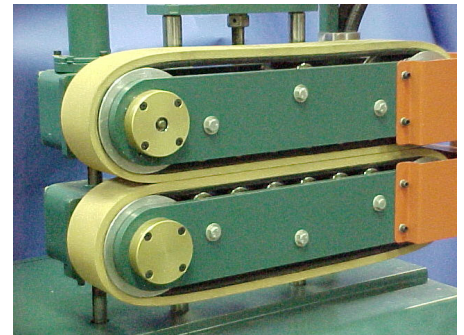

**Call us and ask
about our
re-surfacing and
recovering
services**

Inquire about our special

- **Stocking Programs**
- **JIT Programs**
- **Rebate Programs**
- **Engineering Programs**
- **Extensive Inventory**
- **Next Day Deliveries**

**2275 43rd Avenue
Lachine, Qc. Canada
H8T 2K1**

**T: 514-631-0234
Toll Free: 888 831-0234
F: 514-631-5682**

sales@ctcrubber.com

We're on the web

www.ctcrubber.com